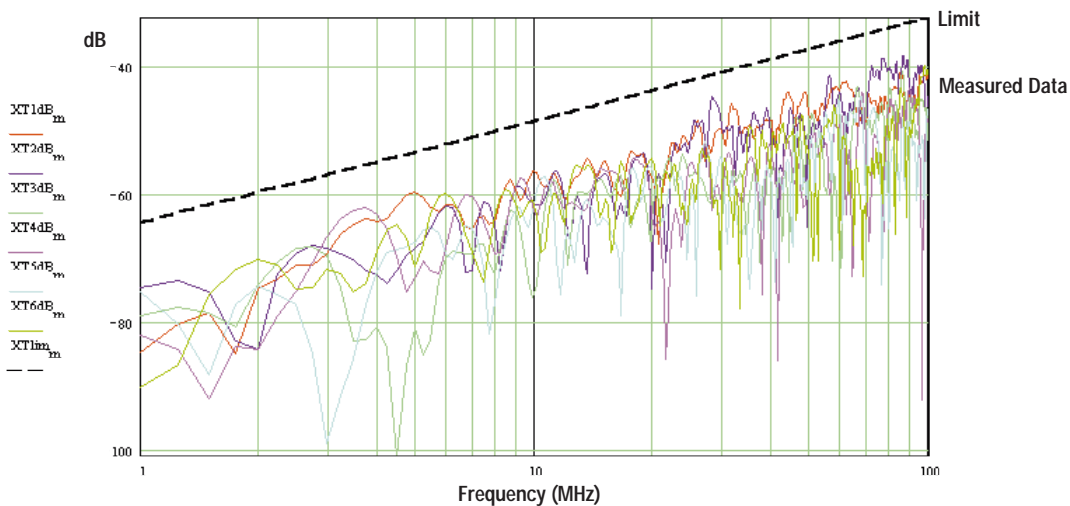

LINK PERFORMANCE TEST DATA

THE POWERCAT RANGE

PowerCat Link Attenuation

Link Pair to Pair NEXT

Link PowerSum NEXT

PREMISE NETWORKS
A Division of Molex

LINK PERFORMANCE TEST DATA

THE POWERCAT RANGE

ELFEXT

ACR - PowerSum

Return Loss