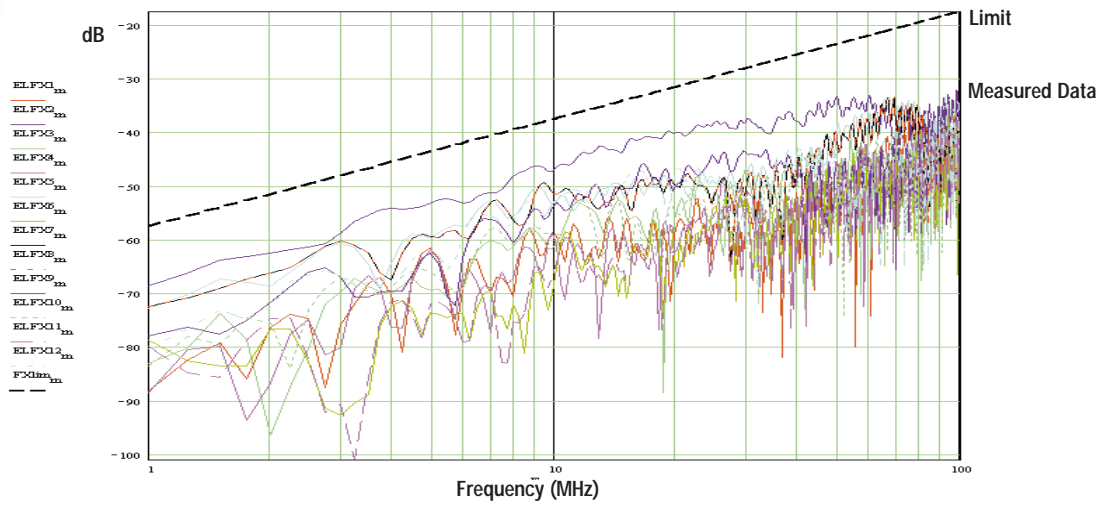

LINK PERFORMANCE TEST DATA

THE POWERCAT RANGE

PowerCat Link Attenuation

Link Pair to Pair NEXT

Link PowerSum NEXT

PREMISE NETWORKS
A Division of Molex

LINK PERFORMANCE TEST DATA

THE POWERCAT RANGE

ELFEXT

ACR - PowerSum

Return Loss