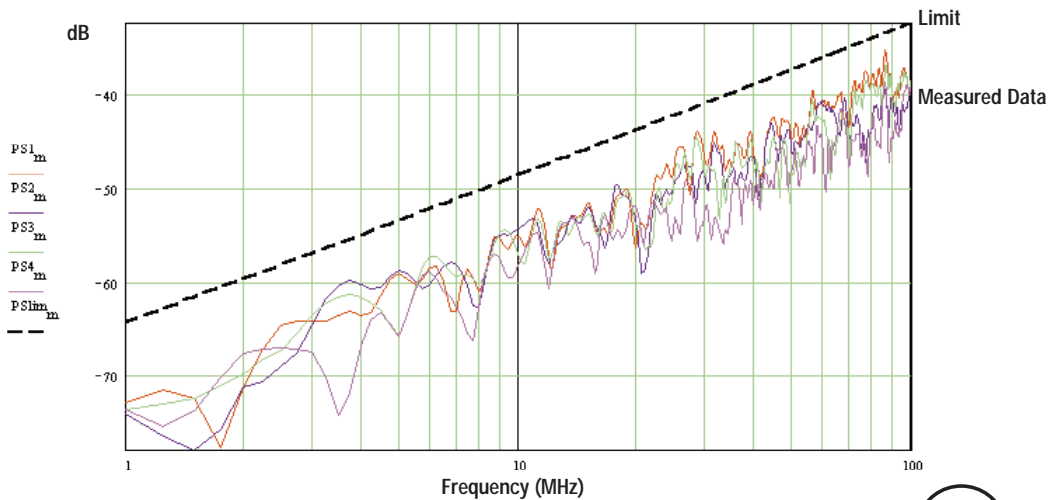

LINK PERFORMANCE TEST DATA

THE POWERCAT RANGE

PowerCat Link Attenuation

Link Pair to Pair NEXT

Link PowerSum NEXT

PREMISE NETWORKS
A Division of Molex

LINK PERFORMANCE TEST DATA

THE POWERCAT RANGE

ELFEXT

ACR - PowerSum

Return Loss