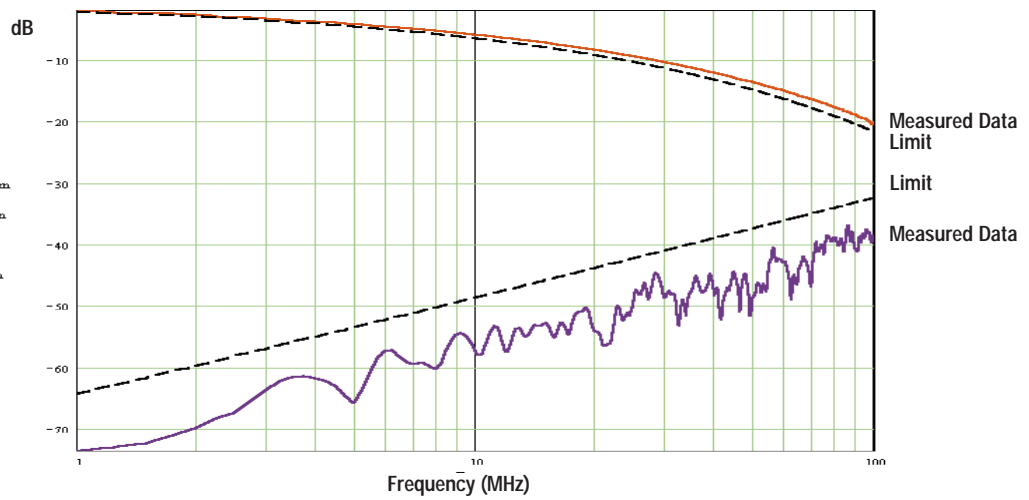

LINK PERFORMANCE TEST DATA

THE POWERCAT RANGE

PowerCat Link Attenuation

Link Pair to Pair NEXT

Link PowerSum NEXT

PREMISE NETWORKS
A Division of Molex

LINK PERFORMANCE TEST DATA

THE POWERCAT RANGE

ELFEXT

ACR - PowerSum

Return Loss