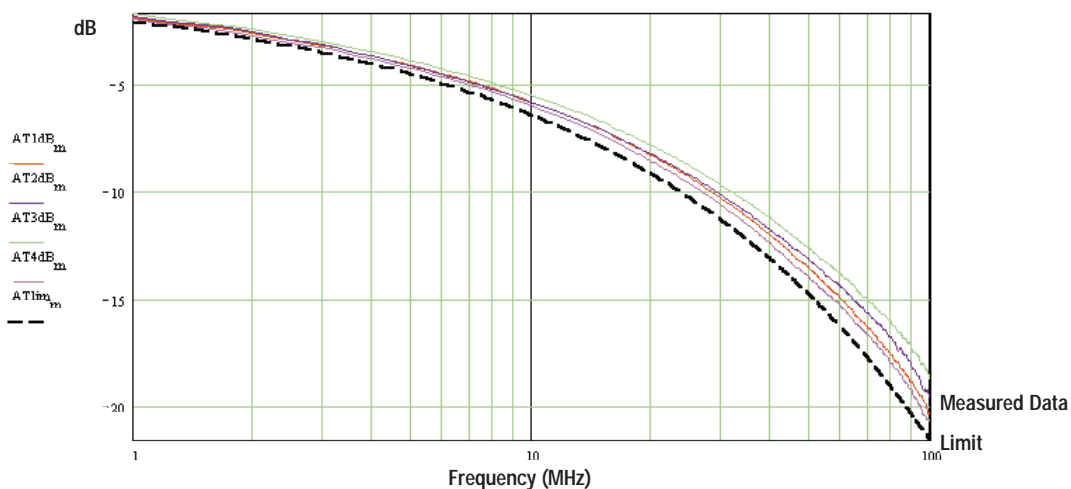

LINK PERFORMANCE TEST DATA

THE POWERCAT RANGE

PowerCat Link Attenuation

Link Pair to Pair NEXT

Link PowerSum NEXT

PREMISE NETWORKS
A Division of Molex

LINK PERFORMANCE TEST DATA

THE POWERCAT RANGE

ELFEXT

ACR - PowerSum

Return Loss